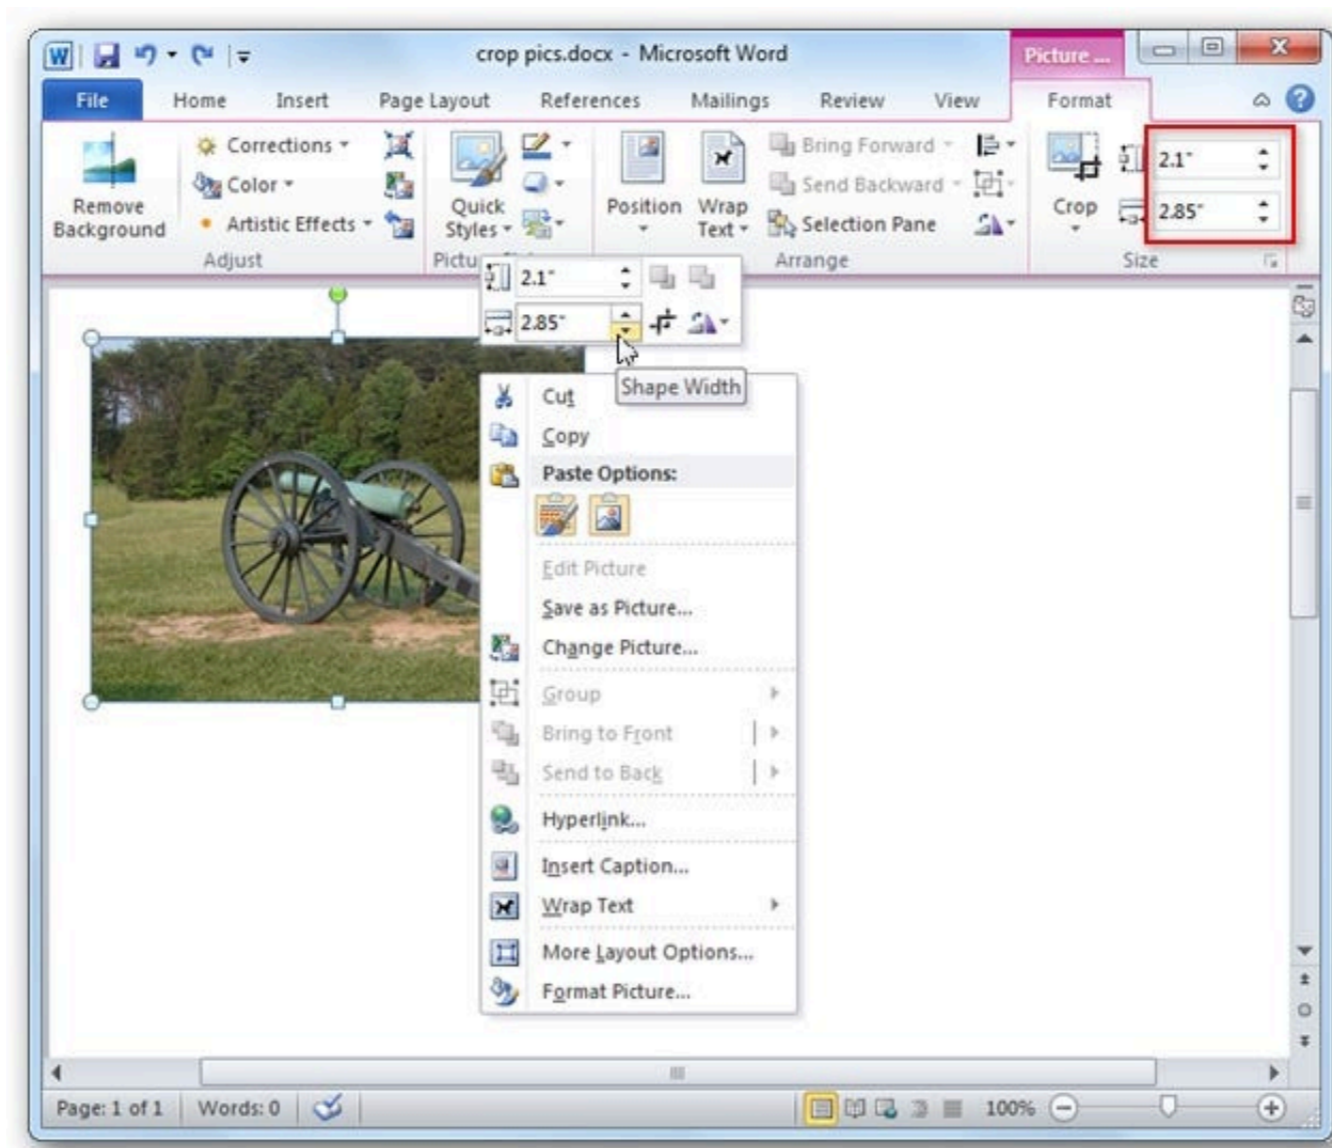

DOWNLOAD

[Microsoft Word For Mac Crop Picture](#)

[Microsoft Word For Mac Crop Picture](#)

DOWNLOAD

• When you're finished, press Esc or click anywhere outside the picture within the document.. Here at TemplateToaster blog check out 6 Essential software for graphic designers (both paid and free) that will render a professional look to your website graphics.

You can also use this tool to preview how a picture will fit into a specific aspect ratio before cropping.

• From the menu that appears, select Crop to Shape, and then click the shape you want to crop to.. 5" drive and a 2.5" drive (within the same space as a 5.25" drive) The shape is immediately applied to the image.. • From the menu that appears, select Aspect Ratio, then click the ratio that you want.